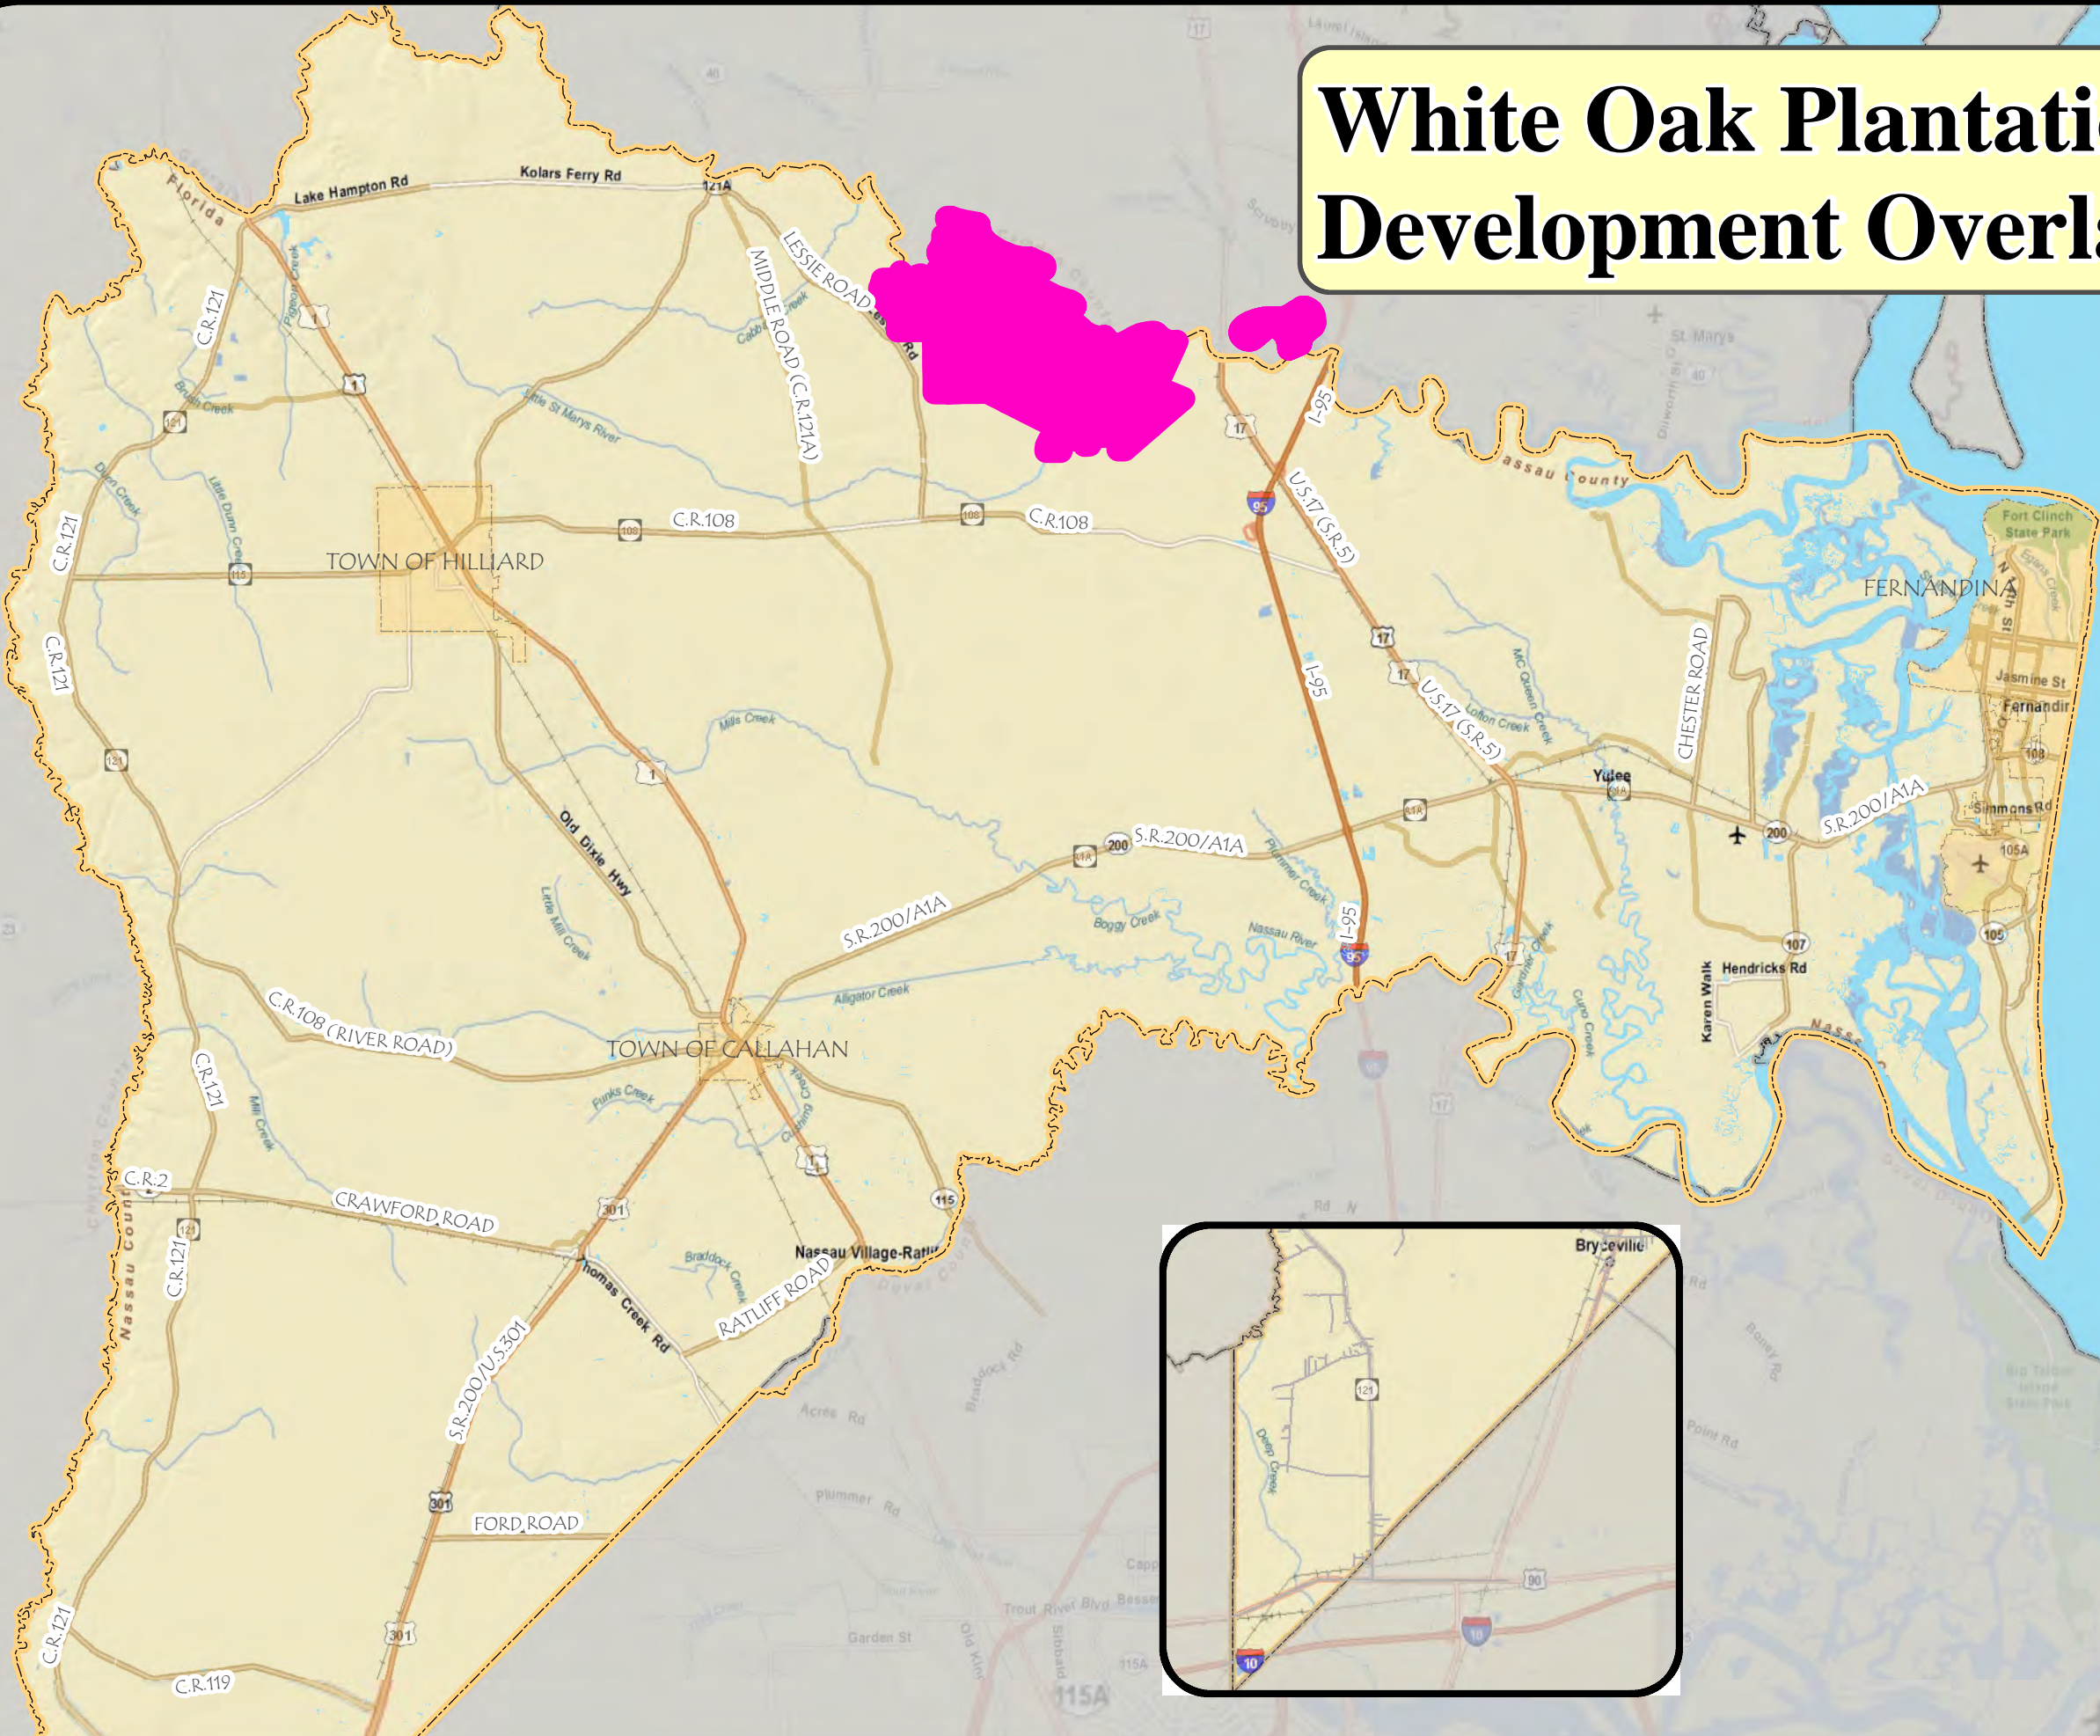

White Oak Plantation Limited Development Overlay District

Future Land Use Map Series FLUMS-5

Legend
 White Oak Plantation Overlay

2 1 0 2 Miles