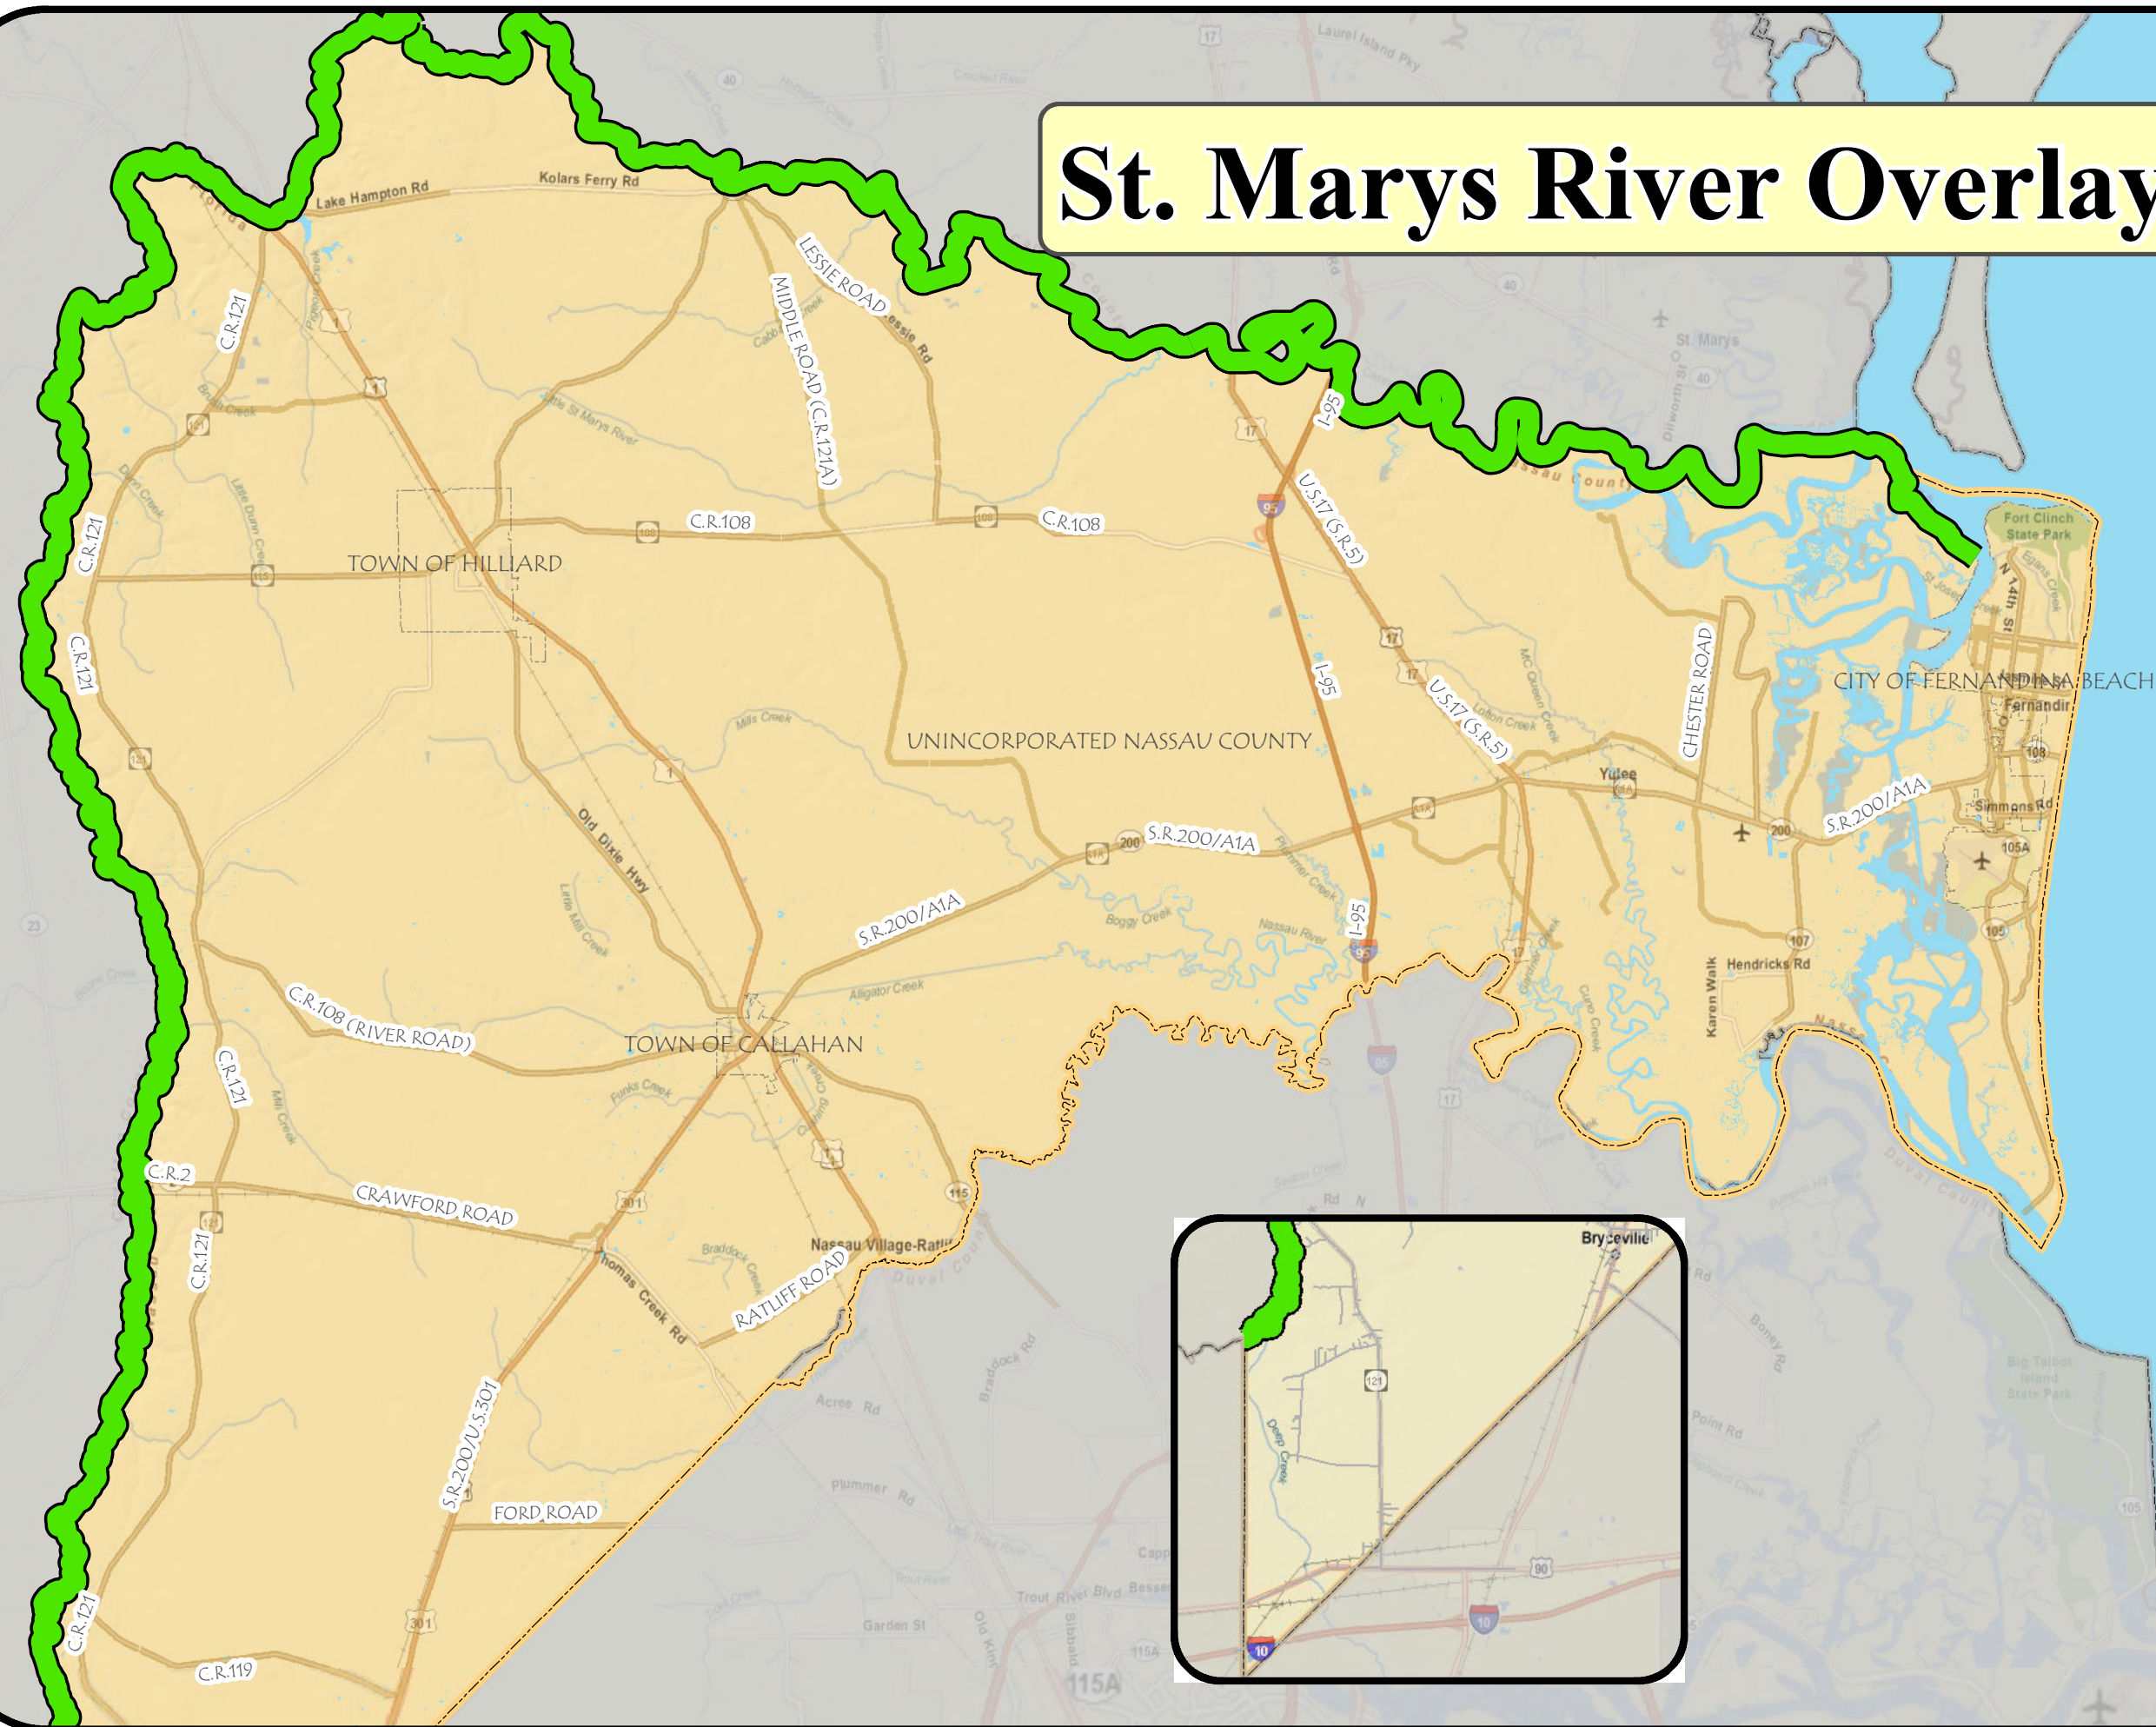

St. Marys River Overlay District

Future Land Use Map Series FLUMS-3

Legend

 St. Marys Overlay
Not To Scale

10.50 1 Miles
